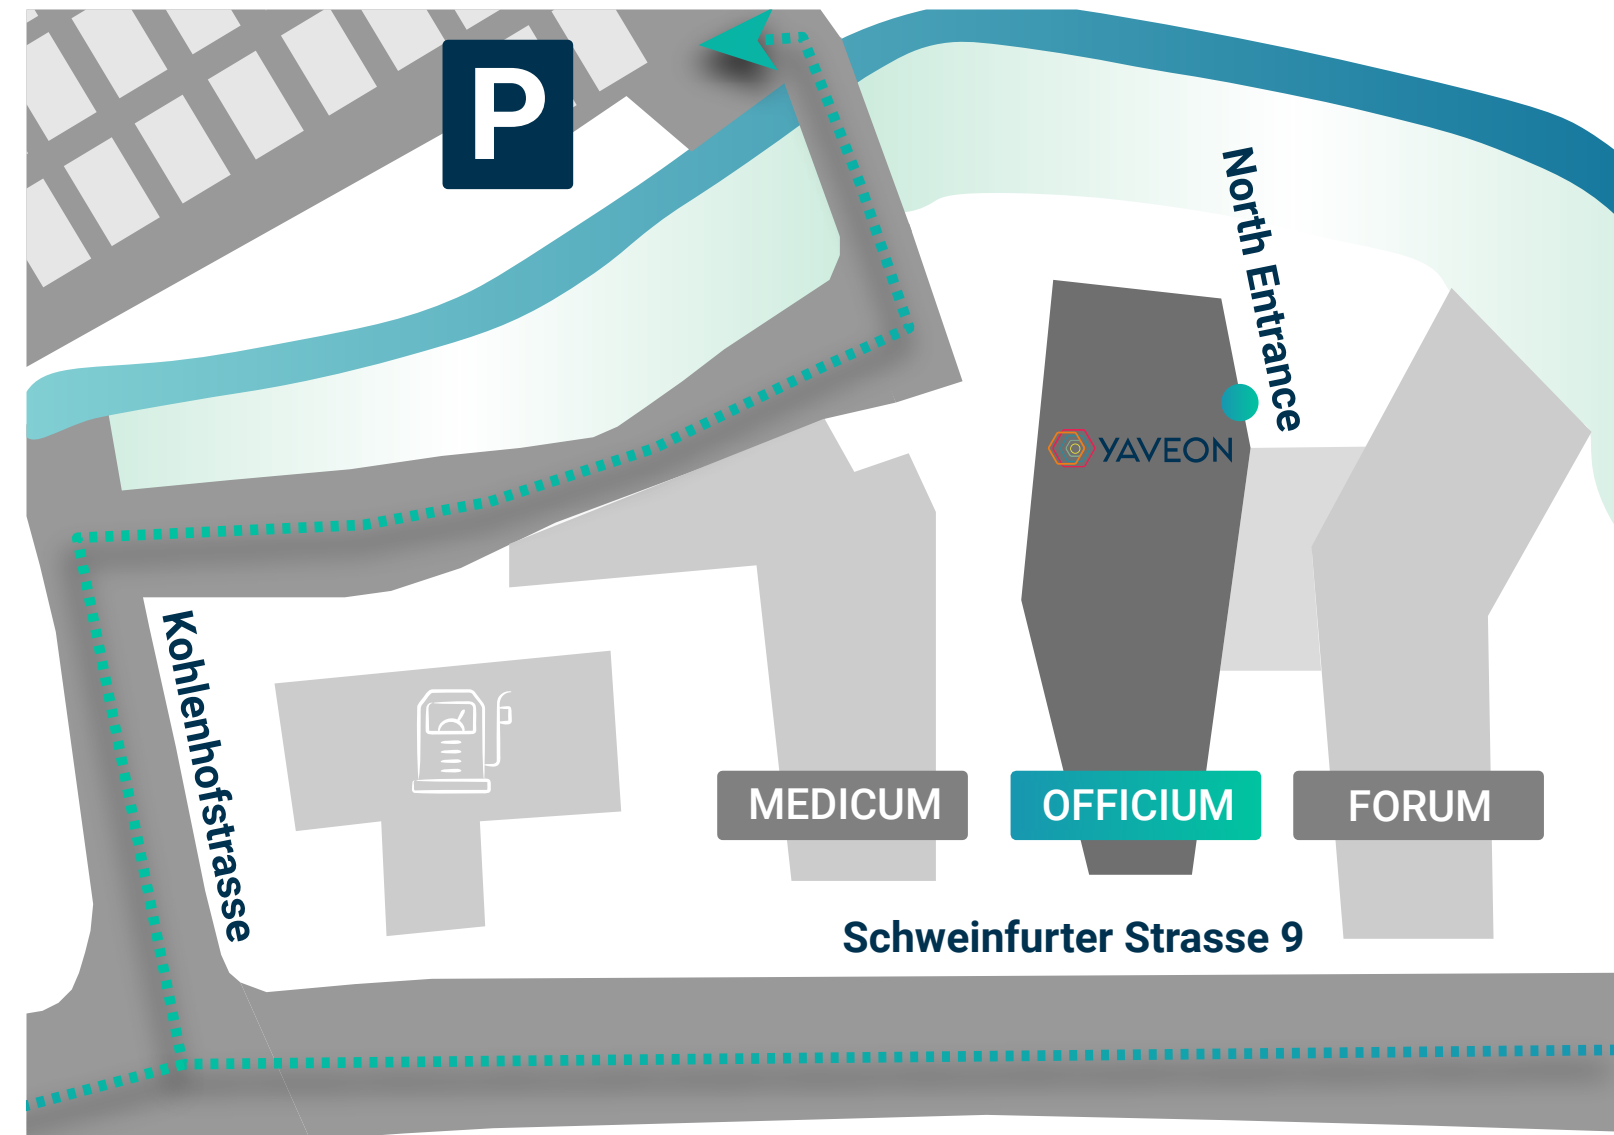

Take the exit A3 toward Frankfurt a.M./ Stuttgart. Keep right at the fork and continue toward B8. Turn right onto B8. Turn left to Schweinfurter Str./B8 and then turn right to Schweinfurter Str./B8.

Driving Directions via **Autobahn A3 / Nuernberg Airport:**

Get on A3 in Erlangen and continue on A3 to Wuerzburg. Take the A7 exit toward Ulm. Keep left at the fork and follow signs for Rottendorf/B8 and merge onto B8. Use the left 2 lanes to turn left onto Schweinfurter Str./B8. Keep left to stay on Schweinfurter Str./B8. Your destination will be on the right.

Driving Directions via **Autobahn A3 / Frankfurt Airport:**

Follow signs for Wuerzburg/F-Süd/A3 and merge onto A3. Take the Route 19 exit towards Heidingsfeld/Zentrum. Keep right at the fork and merge onto B19. Use the middle lane to take the B8 exit toward Marktheidenfeld/B27/Fulda/stadtring-Nord/Congress-Centrum/Uniklinikum/Grombühl. Turn left onto Schweinfurter Str./B8.

Public Transport from **Wuerzburg Main Station:**

Either take the bus from the bus number 21 or 25 and exit at the next station or take the tram number 5 at the Hauptbahnhof Ost station and exit at the next station. Tram and bus stops can be found right in front of the main station building.

The main entrance is on the 5th floor in the officium.
Please use the North Entrance.

Contact

YAVEON GmbH
Schweinfurter Strasse 9
97080 Wuerzburg

+49 (931) 46 5 55 - 0
info@yaveon.de
www.yaveon.com